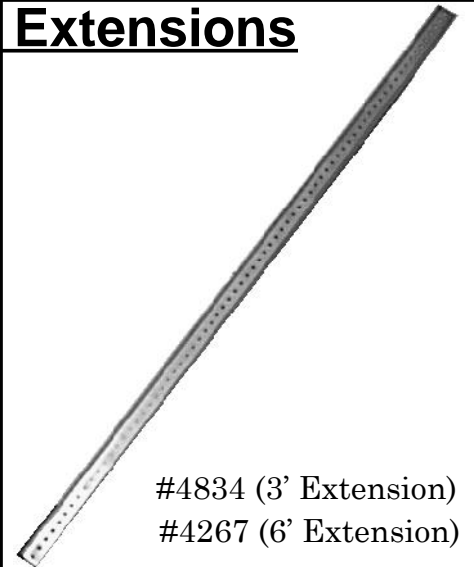

Sign Brackets, Tethered

Adjustable

Up to 24" drop

#809 (10" Blade)

#1574 (20" Blade)

Adjustable, Octagonal Lock

Up to 24" drop

#6116 (10" Blade)

Free Swing

Up to 24" drop

#6194 (20" Blade)

Box

Up to 96" drop

6' Extension

#5893

Extensions

#4834 (3' Extension)

#4267 (6' Extension)

Safety Tether Kits 2" OD Pole Mount

For all high wind areas.

#6175 (12" Chain w/hdwr)

#7315 (Cable w/hdwr)

Set of two

#5279

4.5" OD Pole Mnt

Set of two

#6168

Note: Stainless steel hardware options available on many configurations.