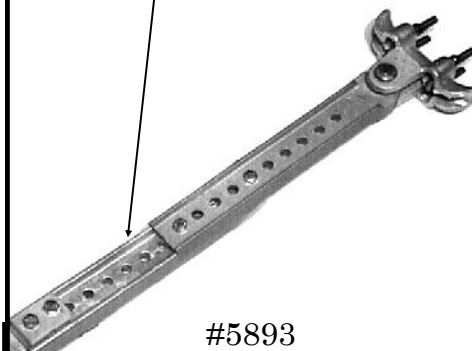

Sign Brackets, Tethered

Adjustable

Up to 24" drop

#809 (10" Blade)

#1574 (20" Blade)

Adjustable, Octagonal Lock

Up to 24" drop

#6116 (10" Blade)

Free Swing

Up to 24" drop

#6194 (20" Blade)

Box

Up to 96" drop

6' Extension

#5893

Extensions

#4834 (3' Extension)

#4267 (6' Extension)

Safety Tether Kits 2" OD Pole Mount

For all high wind areas.

#6175 (12" Chain w/hdwr)

#7315 (Cable w/hdwr)

Set of two

#5279

4.5" OD Pole Mnt

Set of two

#6168

Note: Stainless steel hardware options available on many configurations.