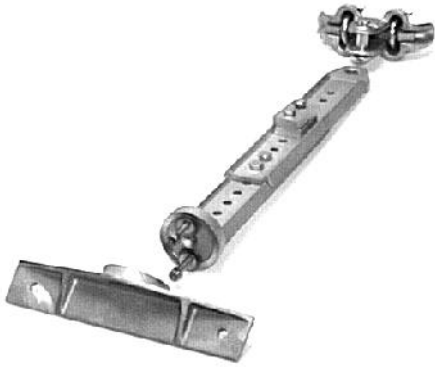

Sign Brackets, Tethered

Adjustable

Up to 24" drop

#809 (10" Blade)

#1574 (20" Blade)

Adjustable, Octagonal Lock

Up to 24" drop

#6116 (10" Blade)

Free Swing

Up to 24" drop

#6194 (20" Blade)

Box

Up to 96" drop

6' Extension

#5893

Extensions

#4834 (3' Extension)

#4267 (6' Extension)

Safety Tether Kits 2" OD Pole Mount

For all high wind areas.

#6175 (12" Chain w/hdwr)

#7315 (Cable w/hdwr)

Set of two

#5279

4.5" OD Pole Mnt

Set of two

#6168

Note: Stainless steel hardware options available on many configurations.