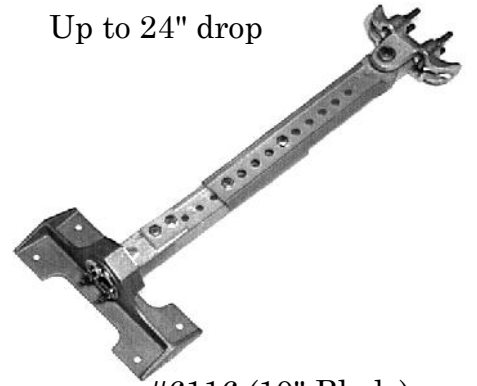

Sign Brackets, Tethered

Adjustable

Up to 24" drop

#809 (10" Blade)

#1574 (20" Blade)

Adjustable, Octagonal Lock

Up to 24" drop

#6116 (10" Blade)

Free Swing

Up to 24" drop

#6194 (20" Blade)

Box

Up to 96" drop

6' Extension

#5893

Extensions

#4834 (3' Extension)

#4267 (6' Extension)

Safety Tether Kits 2" OD Pole Mount

For all high wind areas.

#6175 (12" Chain w/hdwr)

#7315 (Cable w/hdwr)

Set of two

#5279

4.5" OD Pole Mnt

Set of two

#6168

Note: Stainless steel hardware options available on many configurations.