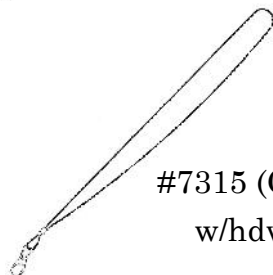

Sign Brackets, Tethered

Adjustable

Up to 24" drop

#809 (10" Blade)

#1574 (20" Blade)

Adjustable, Octagonal Lock

Up to 24" drop

#6116 (10" Blade)

Free Swing

Up to 24" drop

#6194 (20" Blade)

Box

Up to 96" drop

6' Extension

#5893

Extensions

#4834 (3' Extension)

#4267 (6' Extension)

Safety Tether Kits 2" OD Pole Mount

For all high wind areas.

#6175 (12" Chain w/hdwr)

#7315 (Cable w/hdwr)

Set of two

#5279

4.5" OD Pole Mnt

Set of two

#6168

Note: Stainless steel hardware options available on many configurations.