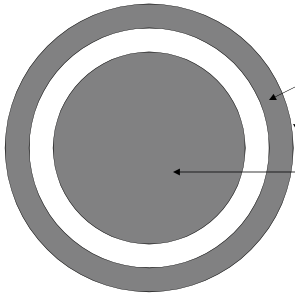

LED Kits

S=Stock item H=High Temp Avail A=Special order	ITE Expanded View, 120VAC				ITE, 12/24VDC	
	Pixelated (Caltrans)	Incandescent look			Incand Look	Pixel
		Hi-Flux	Std	Scrwin		
12" Vehicle						
Red Ball	S	S	S	A	S	S
Amb Ball	S	S,H	S	A	S	S
Grn Ball	S	S	S	A	S	S
Red Arrow	S	S	S	A		
Amb Arrow	S	S	S	A		
Grn Arrow	S	S	S	A		
Amb/Grn Arrow	S					
8" Vehicle						
Red Ball	S	S	S	A		S
Amb Ball	S	S,H	S	A		S
Grn Ball	S	S	S	A		S
3M Vehicle (Plug-in lamp replacements)						
Red Ball	S					
Amb Ball	S					
Grn Ball	S					
		 3M Plug-in		 Screw-in ball		
12" Pedestrian						
Hand	S					
Man	S					
Countdown	S					
Hand/Man Filled	S					
Speed limit (Specify MPH)	S					S
16" Pedestrian						
			Incand Look	Screw-In		
		H/M Filled	S			
		H/M Filled Countdown	S			
		Hand		S		
		Man		S		

**Screw-in Bulb replacement
(like 60w bulb):
#6772 Red, 120vac**

Screw-in bulb replacement

Standard ball

Screw-in hand/man

LED Kits

12" LED "Rapid Flash"

120 VAC, 13w

Bouncing red/white rings

Steady 8" red ball

Order #716

Important: Check state and local regulations for applicability.

Fast flash white ring

Steady 8",12" red ball

Order #717

Fast flash white ring 5 sec

Steady 8",12" red ball

Order #718

#6826 Law Enforcement Tattletale
2" Diameter 44LED Red Indicator (shown with
pivot mounting — other mountings available)