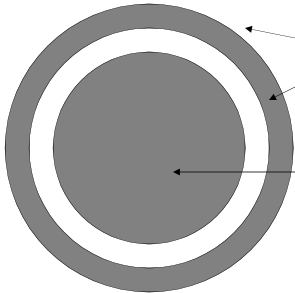

LED Kits

S=Stock item H=High Temp Avail A=Special order	ITE Expanded View, 120VAC				ITE, 12/24VDC	
	Pixelated (Caltrans)	Incandescent look			Incand Look	Pixel
		Hi-Flux	Std	Scrwin		
12" Vehicle						
Red Ball	S	S	S	A	S	S
Amb Ball	S	S,H	S	A	S	S
Grn Ball	S	S	S	A	S	S
Red Arrow	S	S	S	A		
Amb Arrow	S	S	S	A		
Grn Arrow	S	S	S	A		
Amb/Grn Arrow	S					
8" Vehicle						
Red Ball	S	S	S	A		S
Amb Ball	S	S,H	S	A		S
Grn Ball	S	S	S	A		S
3M Vehicle (Plug-in lamp replacements)						
Red Ball	S					
Amb Ball	S					
Grn Ball	S					
		 3M Plug-in		 Screw-in ball		
12" Pedestrian						
Hand	S					
Man	S					
Countdown	S					
Hand/Man Filled	S					
Speed limit (Specify MPH)	S					S
16" Pedestrian						
			Incand Look	Screw-In		
		H/M Filled	S			
		H/M Filled Countdown	S			
		Hand		S		
		Man		S		

**Screw-in Bulb replacement
(like 60w bulb):
#6772 Red, 120vac**

Screw-in bulb replacement

Standard ball

Screw-in hand/man

LED Kits

12" LED "Rapid Flash"

120 VAC, 13w

Bouncing red/white rings

Steady 8" red ball

Order #716

Important: Check state and local regulations for applicability.

Fast flash white ring

Steady 8",12" red ball

Order #717

Fast flash white ring 5 sec

Steady 8",12" red ball

Order #718

#6826 Law Enforcement Tattletale
2" Diameter 44LED Red Indicator (shown with
pivot mounting — other mountings available)