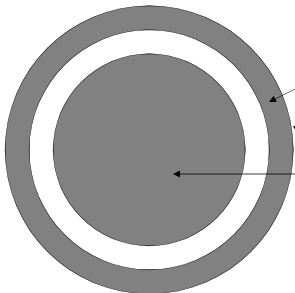

LED Kits

S=Stock item H=High Temp Avail A=Special order	ITE Expanded View, 120VAC				ITE, 12/24VDC	
	Pixelated (Caltrans)	Incandescent look			Incand Look	Pixel
		Hi-Flux	Std	Scrwin		
12" Vehicle						
Red Ball	S	S	S	A	S	S
Amb Ball	S	S,H	S	A	S	S
Grn Ball	S	S	S	A	S	S
Red Arrow	S	S	S	A		
Amb Arrow	S	S	S	A		
Grn Arrow	S	S	S	A		
Amb/Grn Arrow	S					
8" Vehicle						
Red Ball	S	S	S	A		S
Amb Ball	S	S,H	S	A		S
Grn Ball	S	S	S	A		S
3M Vehicle (Plug-in lamp replacements)						
Red Ball	S					
Amb Ball	S					
Grn Ball	S					
		 3M Plug-in		 Screw-in ball		
12" Pedestrian						
Hand	S					
Man	S					
Countdown	S					
Hand/Man Filled	S					
Speed limit (Specify MPH)	S					S
16" Pedestrian						
			Incand Look	Screw-In		
		H/M Filled	S			
		H/M Filled Countdown	S			
		Hand		S		
		Man		S		

Steady 8" red ball

Order #716

Important: Check state and local regulations for applicability.

Fast flash white ring

Steady 8",12" red ball

Order #717

Fast flash white ring 5 sec

Steady 8",12" red ball

Order #718

#6826 Law Enforcement Tattletale
2" Diameter 44LED Red Indicator (shown with
pivot mounting — other mountings available)